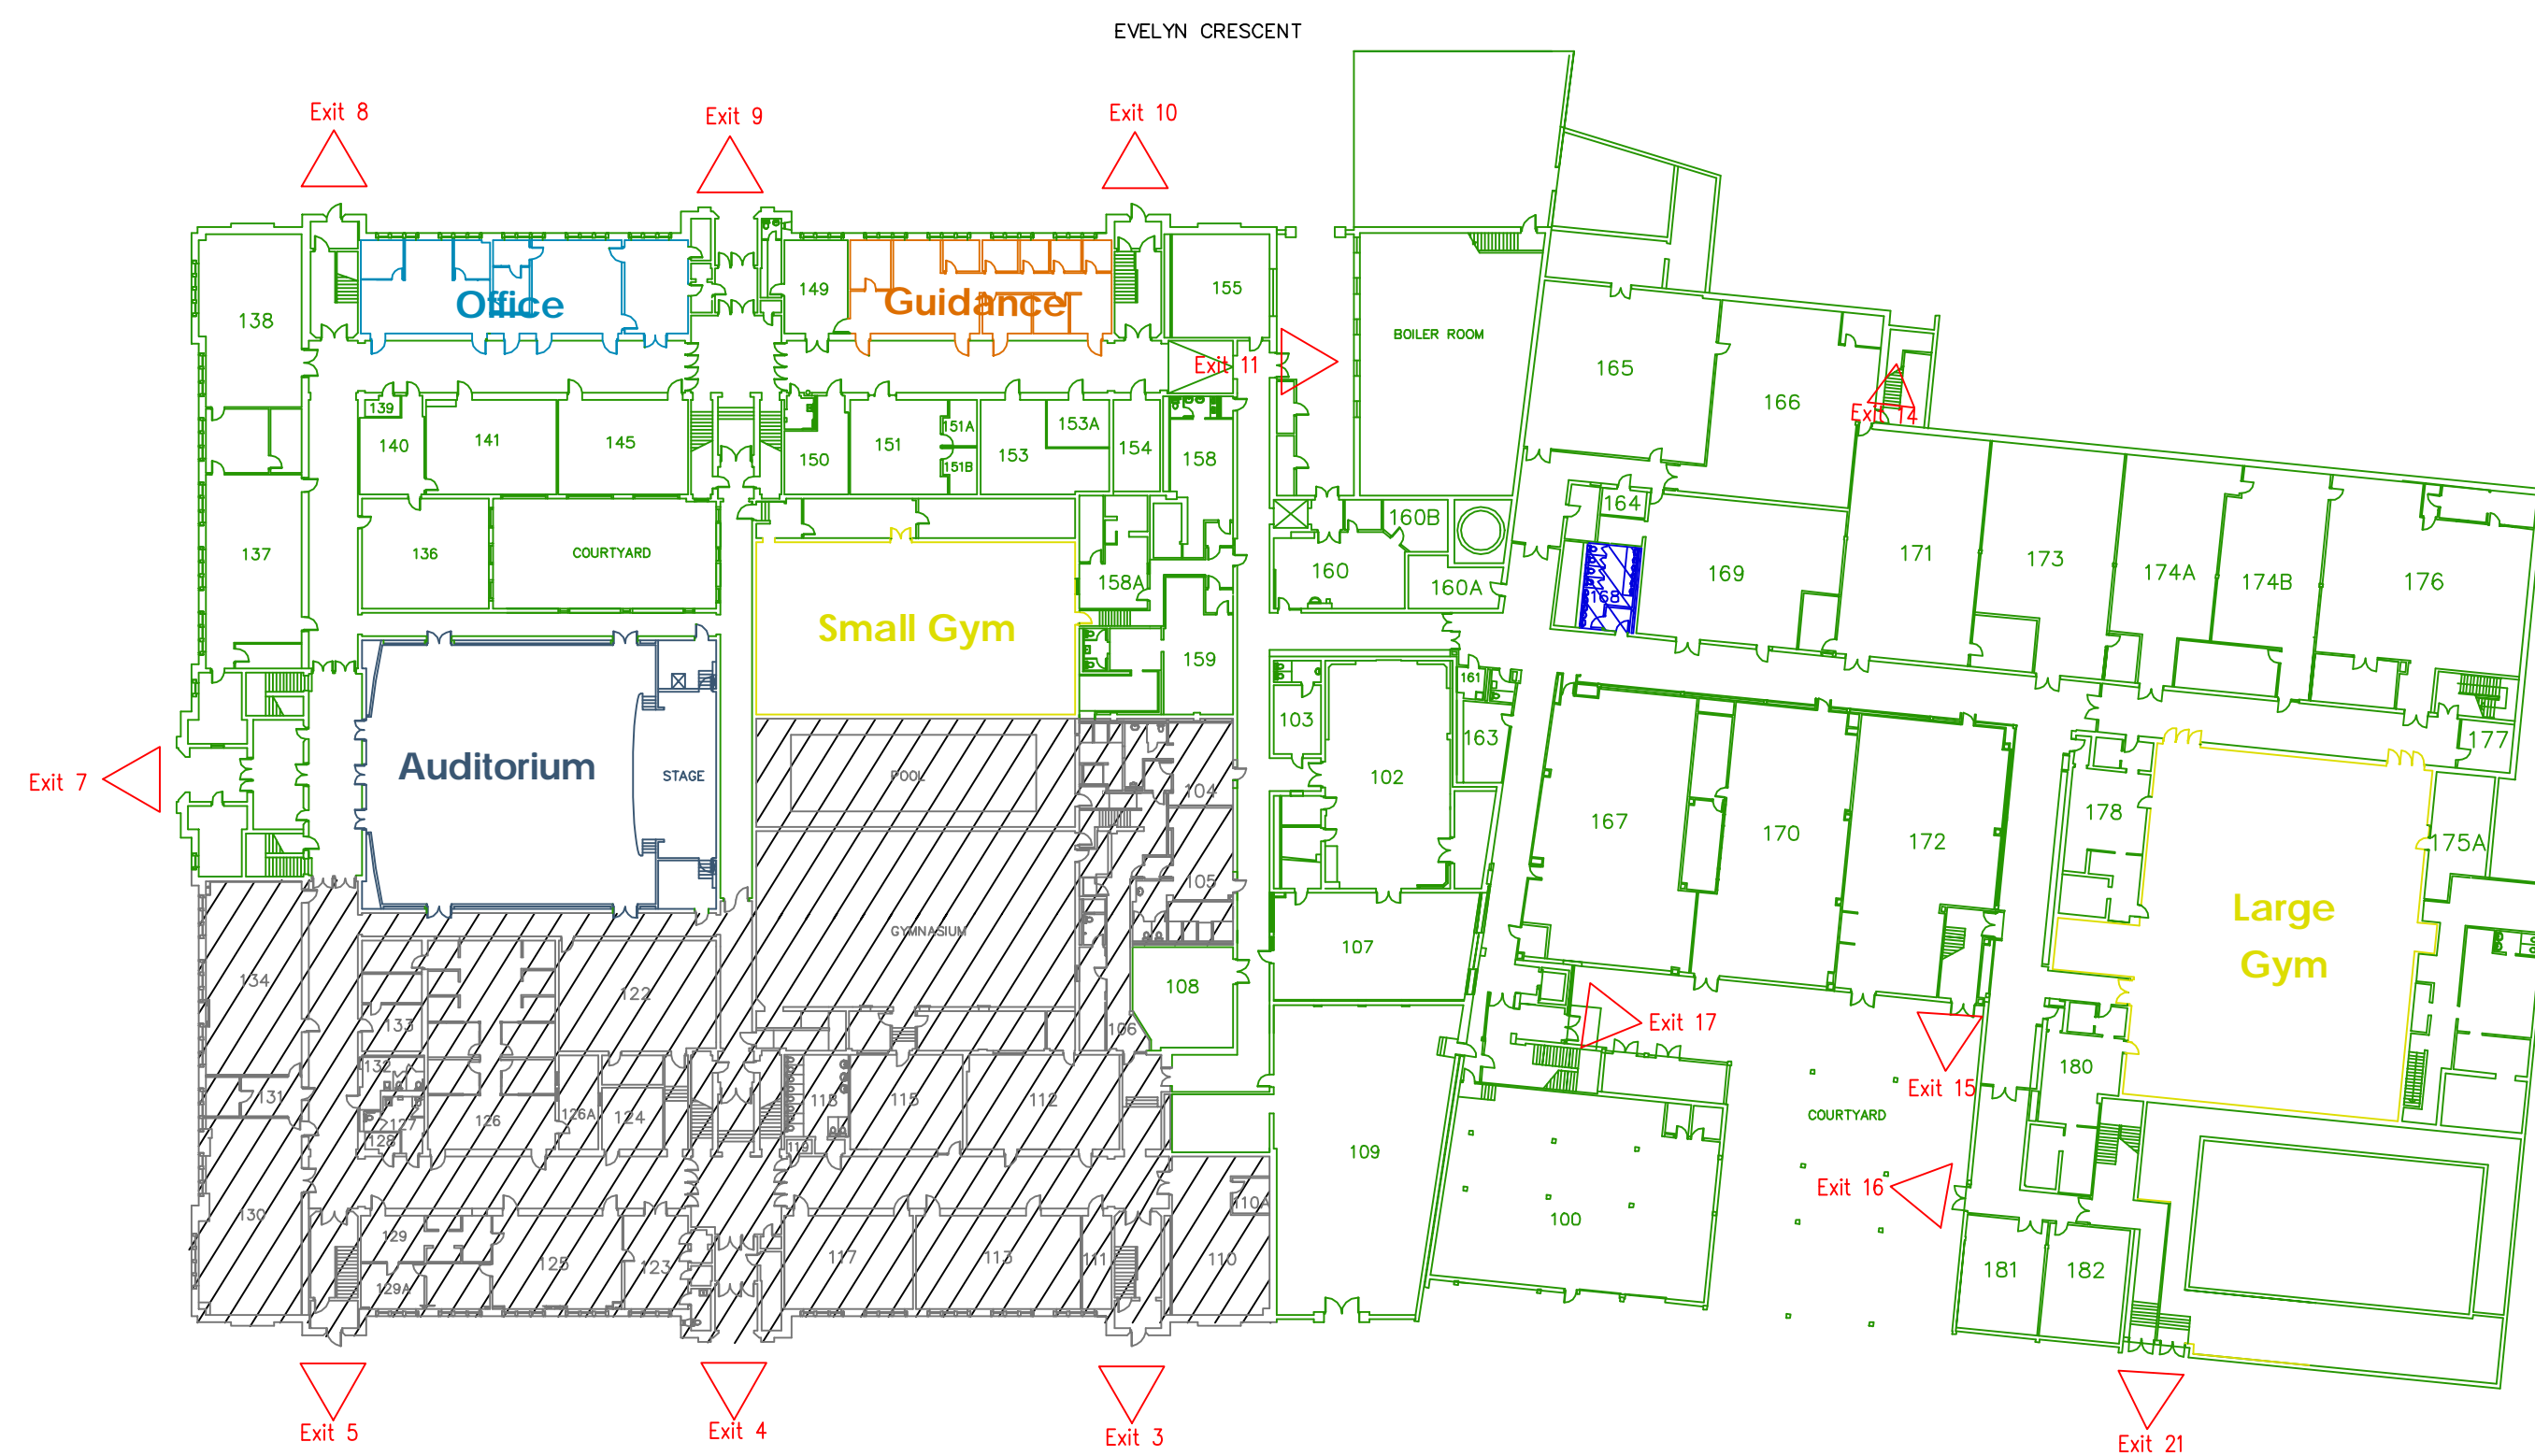

# Western Technical-Commercial School

Legend	
Western	
U.F.A	
Student	
You Are Here	
Fire Exits	
Closest Fire Exit	
B.Washroom	
G.Washroom	
Office	
Auditorium	
Guidance	
Library	
Cafeteria	
Gym/Pool	
Staff Cafeteria	

## Third Floor

## First Floor

## Second Floor