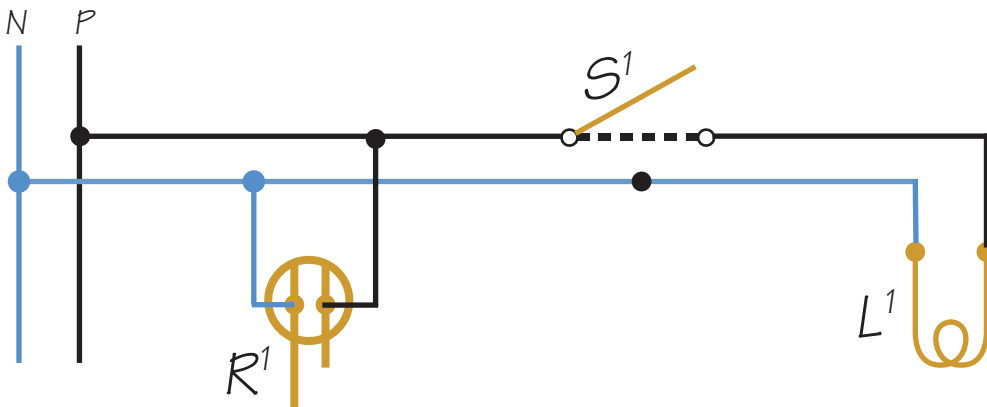

Receptacle, Switch, and Lamp Sample Project

Symbolic/Flow Diagram

Legend

- Ground (green, bare wire)
- Neutral (blue, white wire)
- Power (black, black wire)
- Pencil for layout
- Alternate switch position
- #33 yellow marette

Schematic/Line Diagram

Layout/Pictorial Diagram